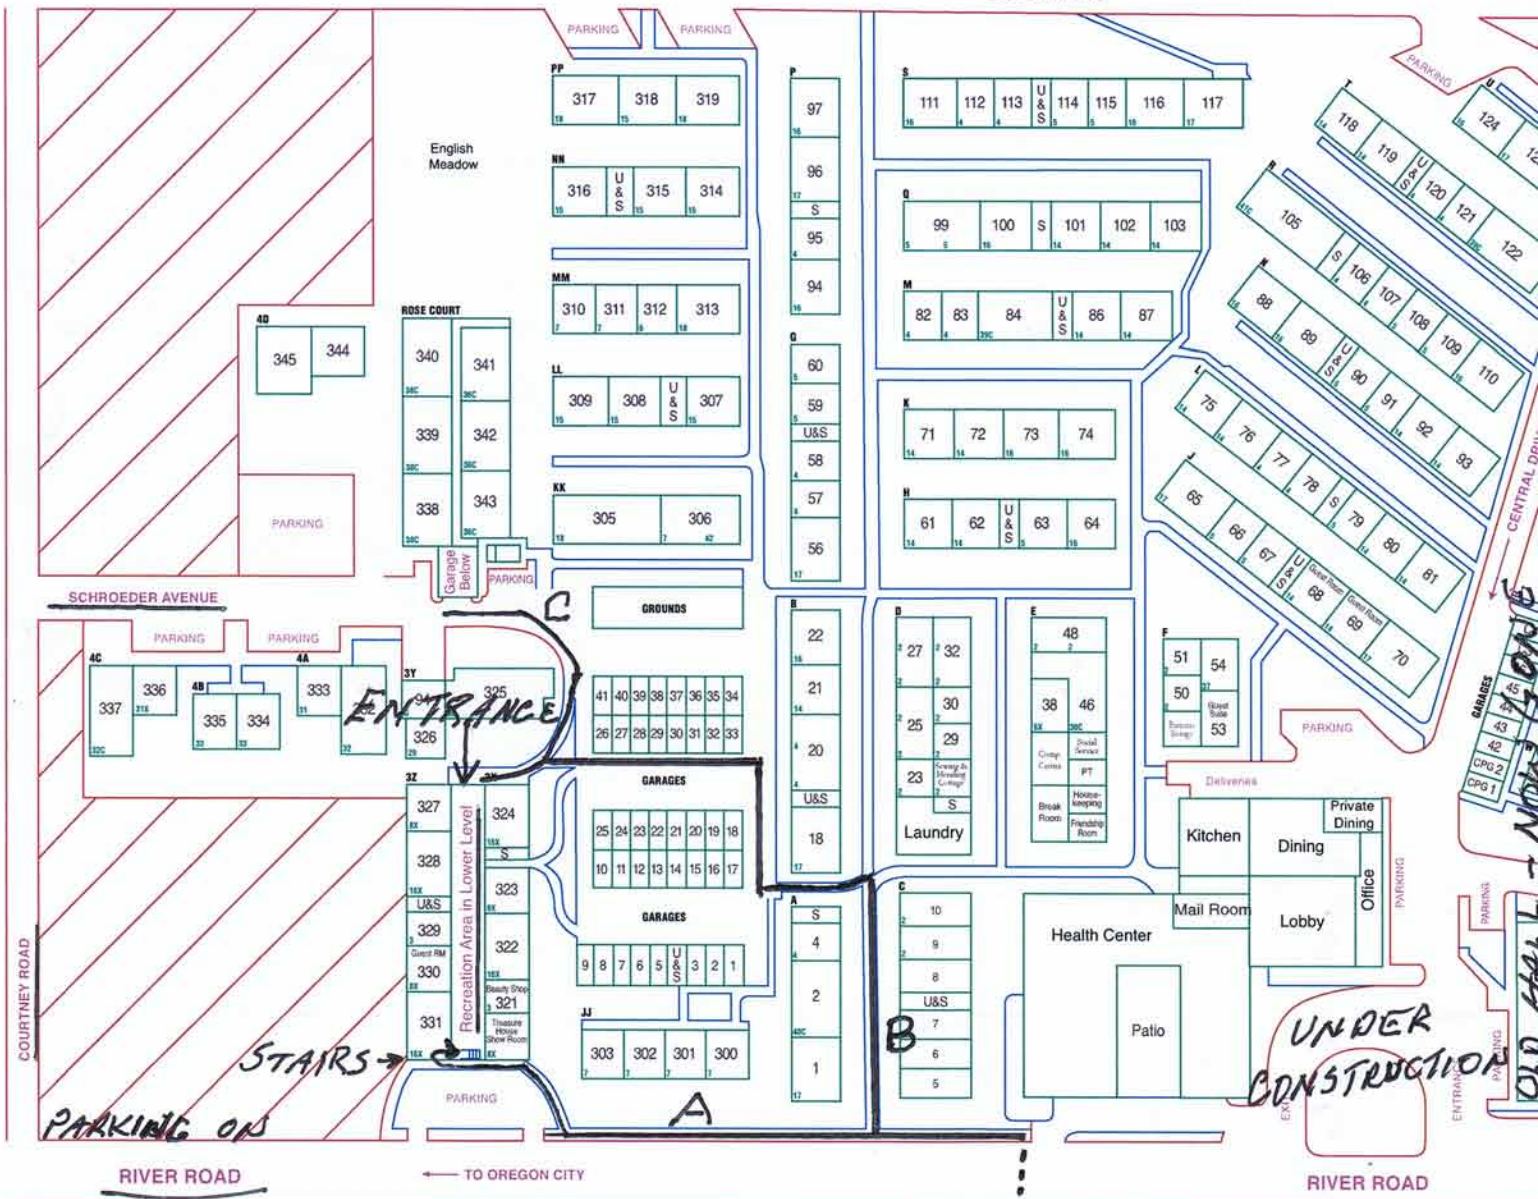

# ROSE VILLA

SENIOR LIVING COMMUNITY

13505 SE River Rd • Portland, OR 97222

503-654-3171 • www.rosevilla.org

**PARKING  
BEHIND  
TRAILERS**