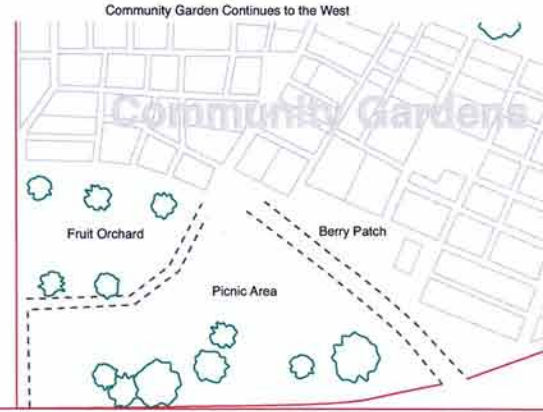

# ROSE VILLA

SENIOR LIVING COMMUNITY

13505 SE River Rd • Portland, OR 97222

503-654-3171 • www.rosevilla.org

**PARKING  
BEHIND  
TRAILERS**